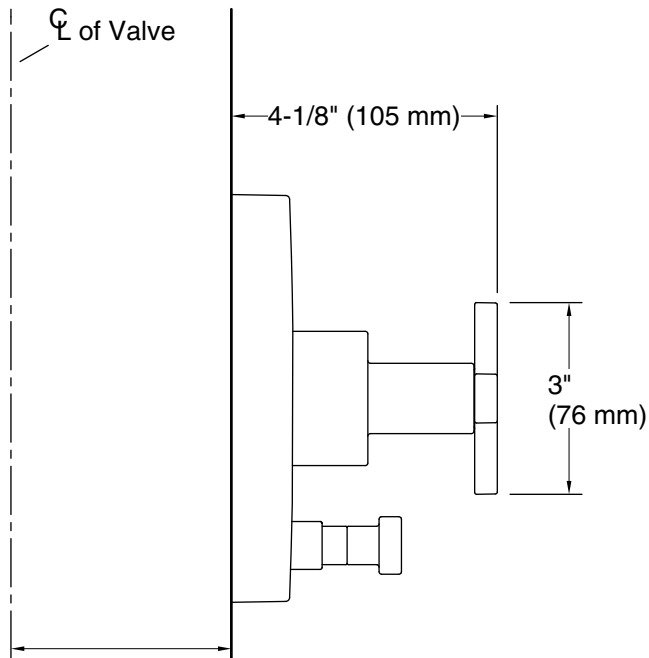

2-3/4" (70 mm) Thin Wall
3-1/2" (89 mm) Thick Wall
If over 3-1/2" (89 mm) and
up to 4-1/4" (108 mm), use
Deep Roughing-in Kit

Technical Information

All product dimensions are nominal.

Notes

Install this product according to the installation guide.