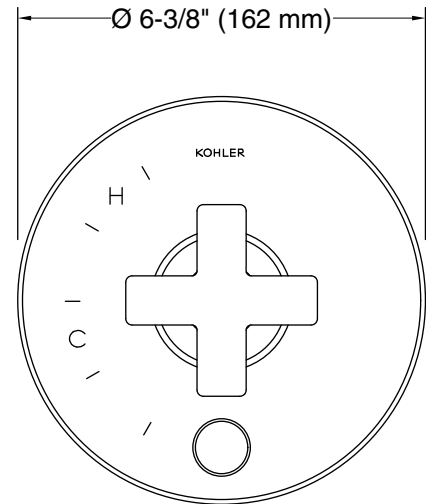

2-3/4" (70 mm) Thin Wall
3-1/2" (89 mm) Thick Wall
If over 3-1/2" (89 mm) and
up to 4-1/4" (108 mm), use
Deep Roughing-in Kit

Technical Information

All product dimensions are nominal.

Notes

Install this product according to the installation guide.